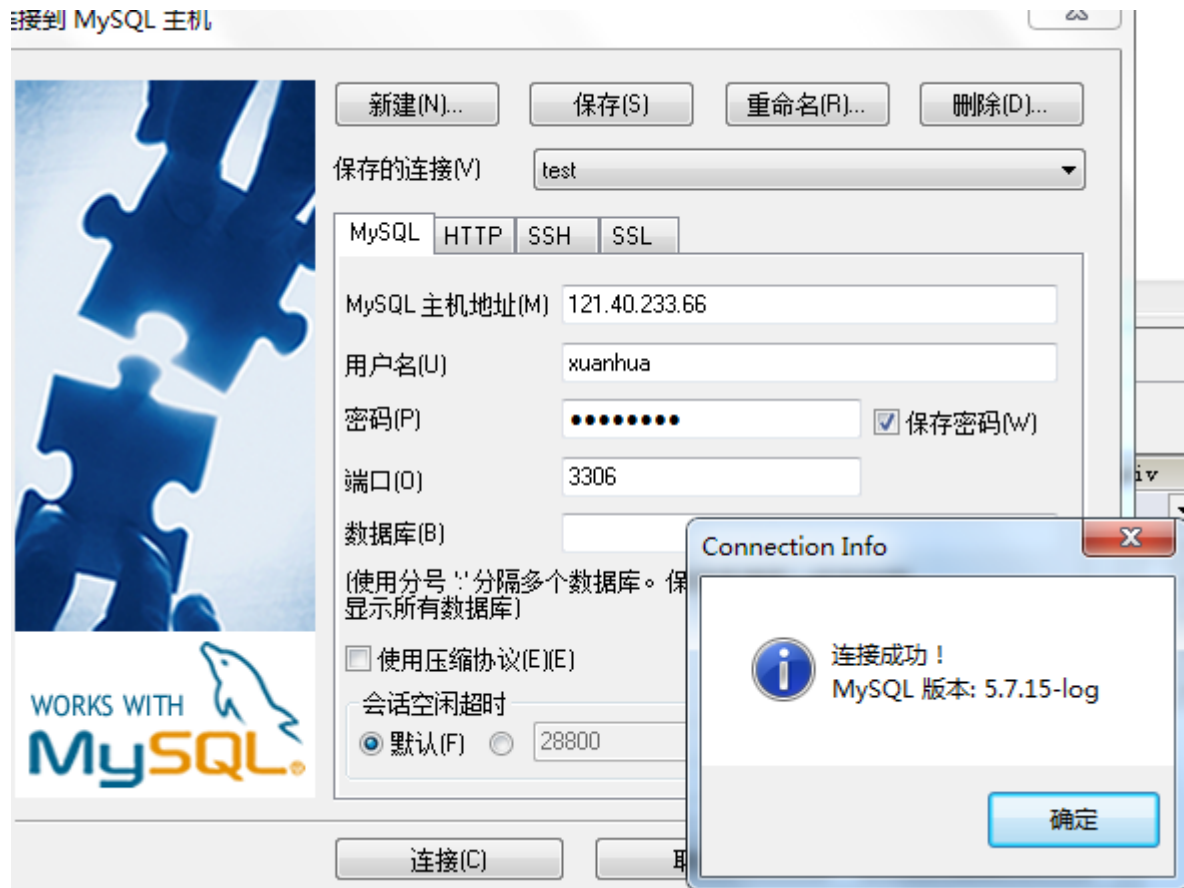

Phpmyadmin

部署在 apache 下,访问 URL: <http://ip:8088/phpMyAdmin/>